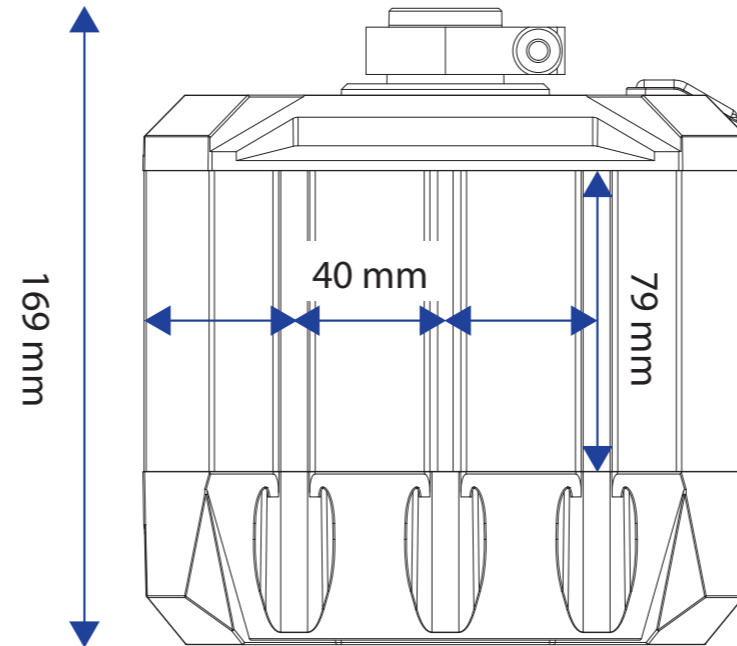

Hard-Mount Planner

FRONT

UNDERSIDE

SIDE

Suggested
T-Nut Positions

1:1

FRONT

REAR

FRONT

REAR

Paper Size = A4
Print Size = 100%
Print page 2 only.