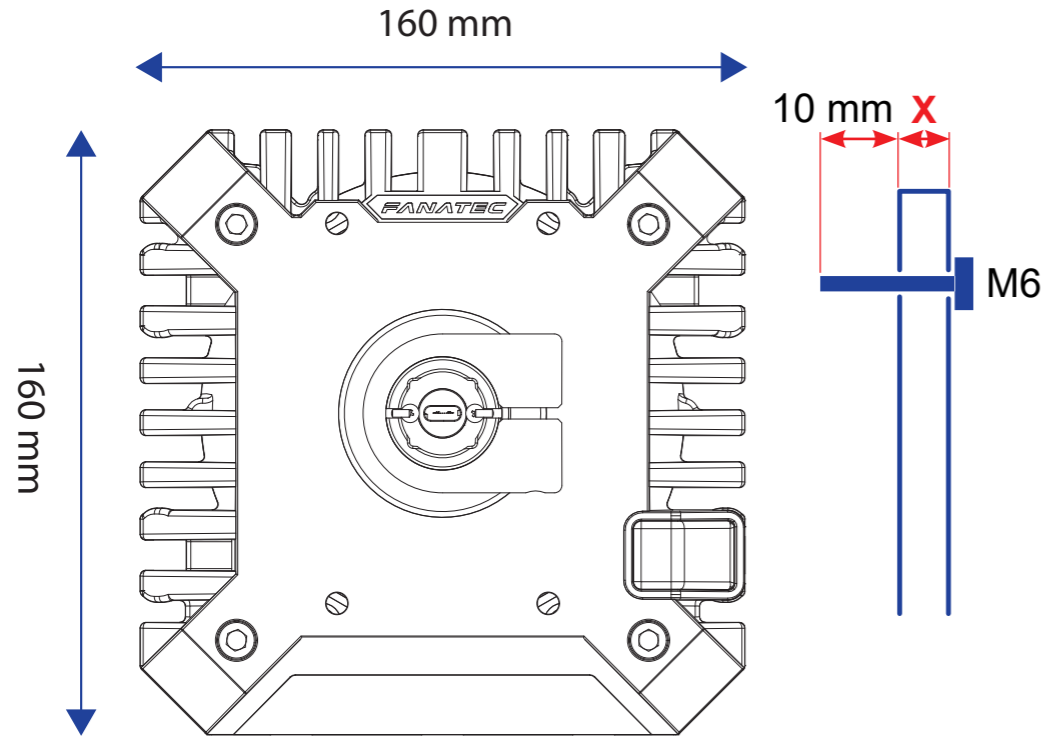

Hard-Mount Planner

FRONT

UNDERSIDE

SIDE

Suggested
T-Nut Positions

1:1

FRONT

REAR

FRONT

REAR

Paper Size = A4
Print Size = 100%
Print page 2 only.