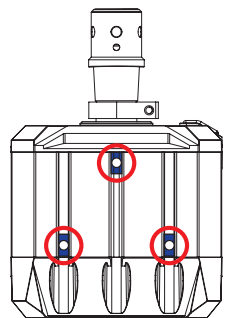

Hard-Mount Planner

FRONT

UNDERSIDE

SIDE

Suggested
T-Nut Positions

1:1

FRONT

REAR

FRONT

REAR

Paper Size = A4
Print Size = 100%
Print page 2 only.