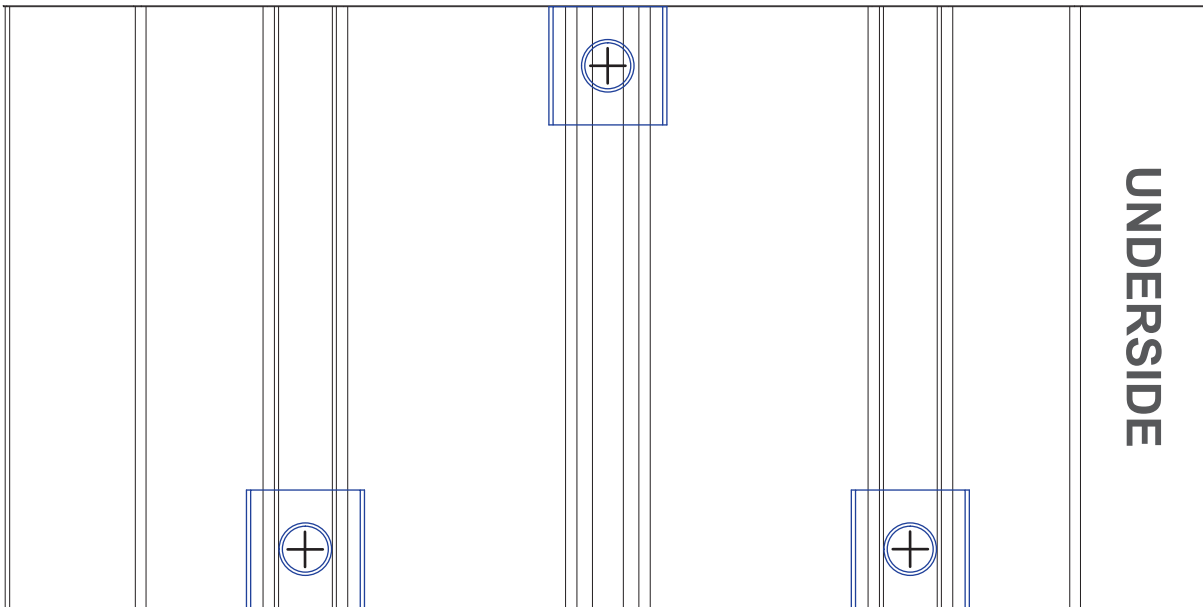

Hard-Mount Planner

FRONT

UNDERSIDE

SIDE

Suggested
T-Nut Positions

1:1

FRONT

REAR

FRONT

REAR

Paper Size = A4
Print Size = 100%
Print page 2 only.