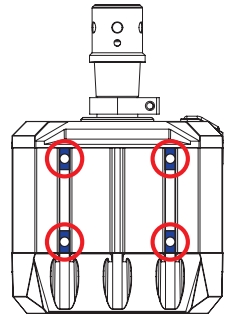

Hard-Mount Planner

FRONT

UNDERSIDE

SIDE

Suggested
T-Nut Positions

1:1

FRONT

REAR

FRONT

REAR

Paper Size = A4
Print Size = 100%
Print page 2 only.