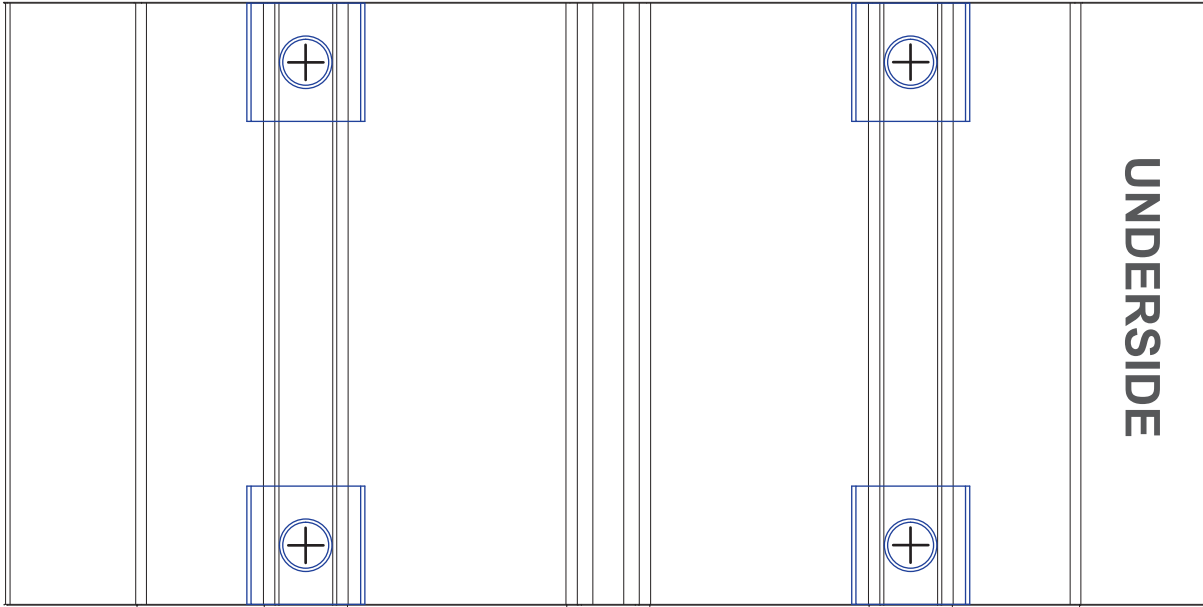

Hard-Mount Planner

FRONT

UNDERSIDE

SIDE

Suggested
T-Nut Positions

1:1

FRONT

REAR

FRONT

REAR

Paper Size = A4
Print Size = 100%
Print page 2 only.