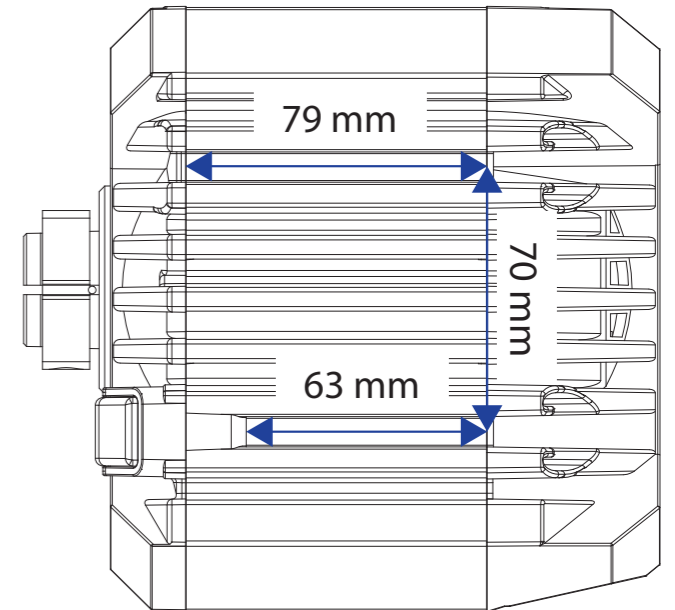

Hard-Mount Planner

FRONT

UNDERSIDE

SIDE

Suggested
T-Nut Positions

1:1

FRONT

REAR

FRONT

REAR

Paper Size = A4
Print Size = 100%
Print page 2 only.