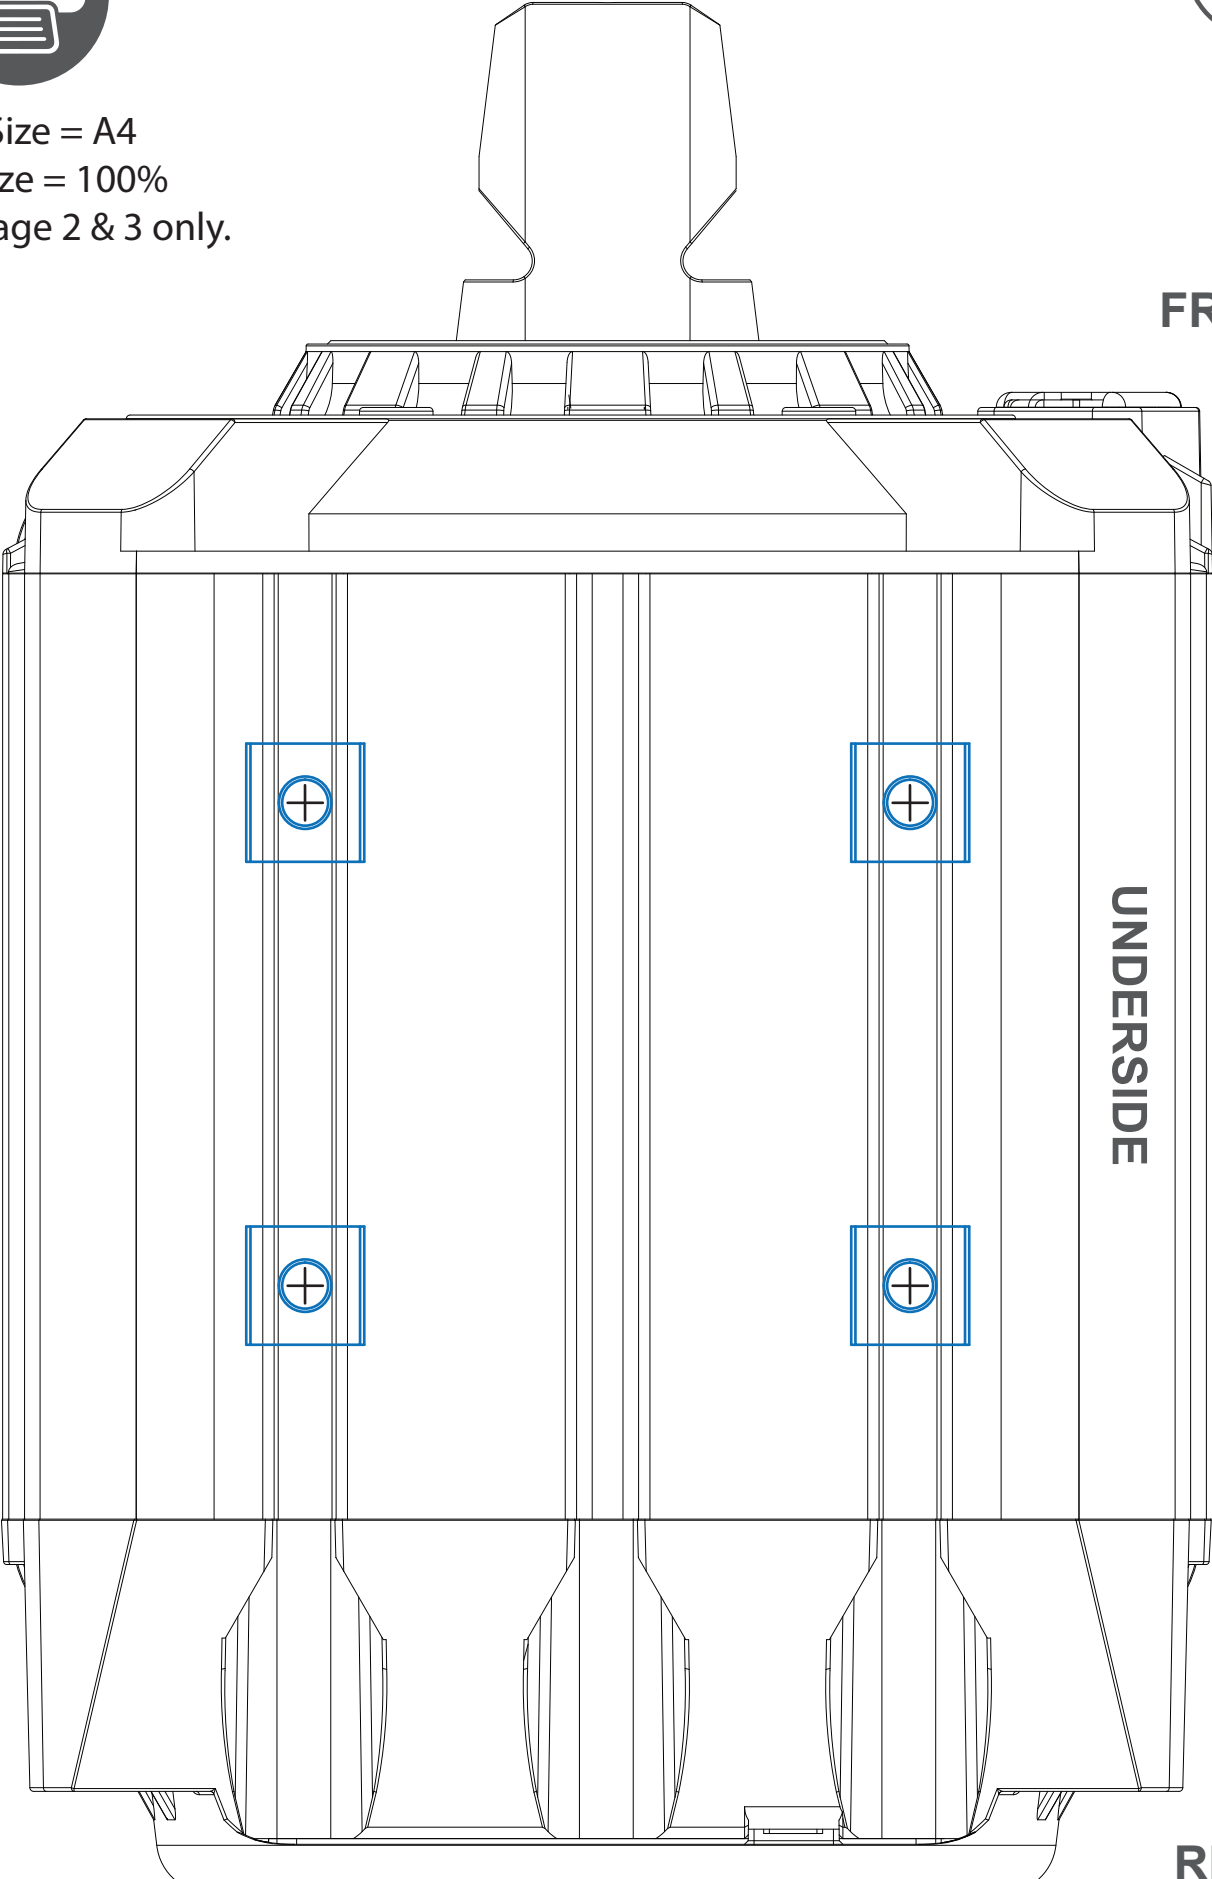

Hard-Mount Planner

FRONT

UNDERSIDE

SIDE

Suggested T-Nut Positions

1:1

Paper Size = A4
Print Size = 100%
Print page 2 & 3 only.

FRONT

UNDERSIDE

REAR

Suggested T-Nut Positions

1:1

Paper Size = A4
Print Size = 100%
Print page 2 & 3 only.

FRONT

UNDERSIDE

REAR