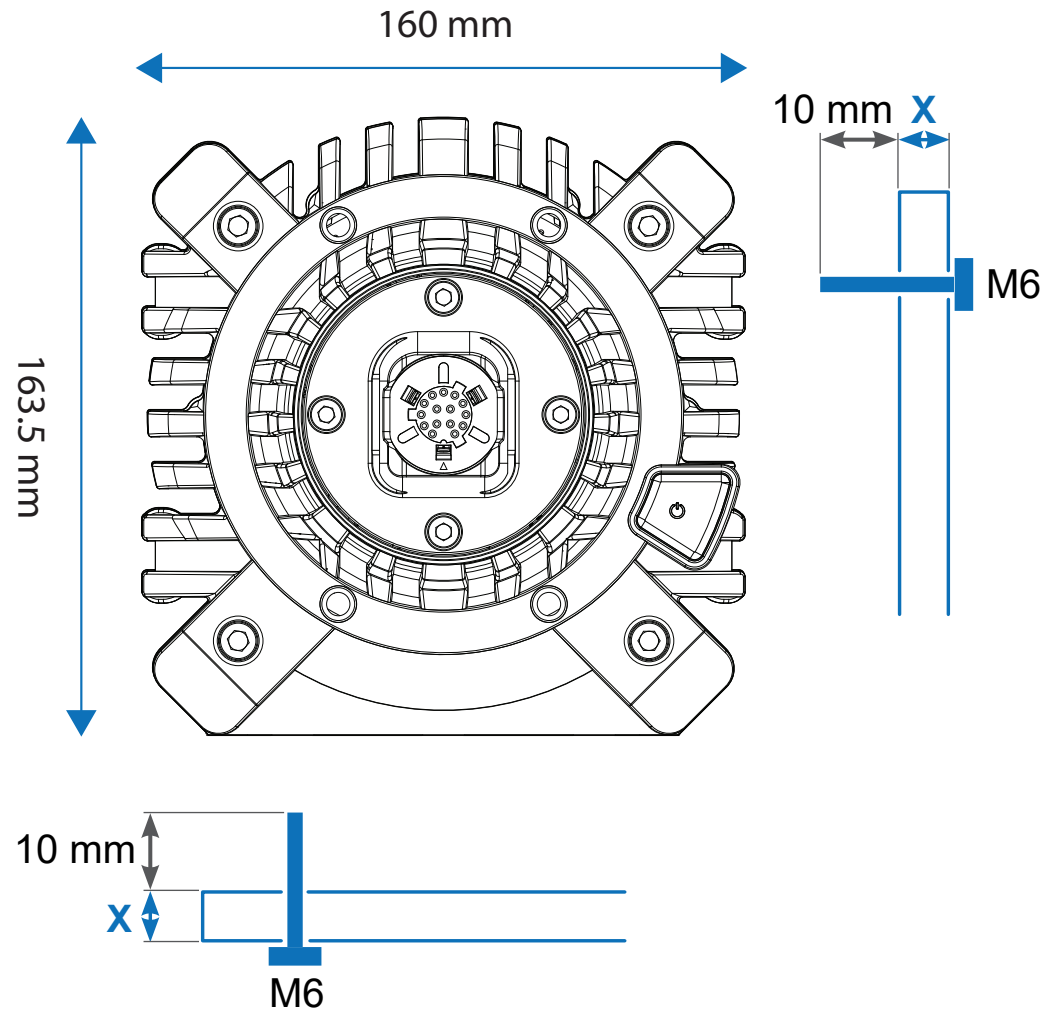

Hard-Mount Planner

FRONT

UNDERSIDE

SIDE

Suggested T-Nut Positions

1:1

Paper Size = A4
Print Size = 100%
Print page 2 & 3 only.

FRONT

UNDERSIDE

REAR

Suggested T-Nut Positions

1:1

Paper Size = A4
Print Size = 100%
Print page 2 & 3 only.

FRONT

UNDERSIDE

REAR