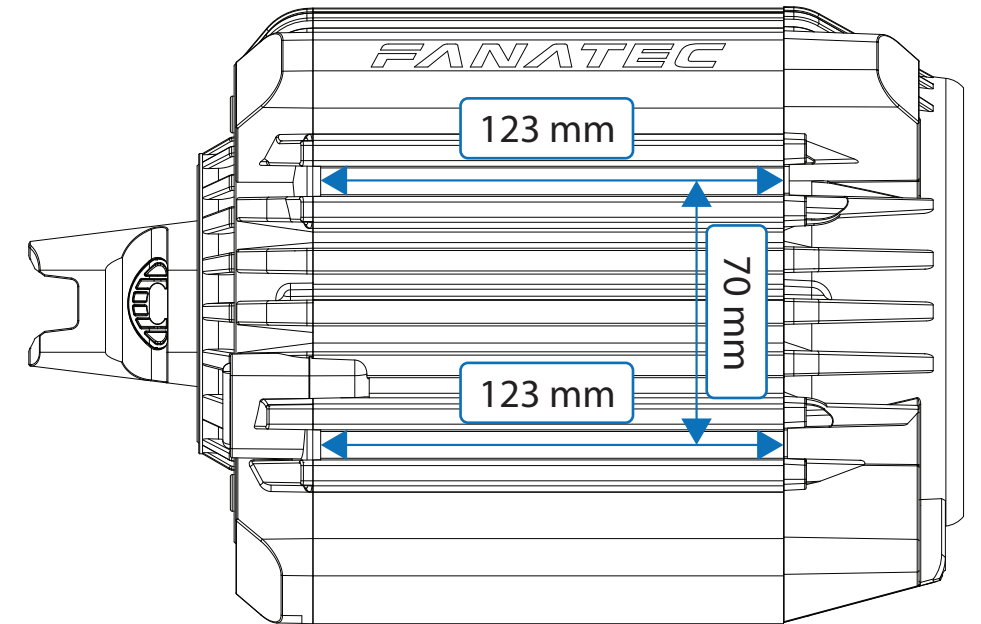

Hard-Mount Planner

FRONT

UNDERSIDE

SIDE

Suggested T-Nut Positions

1:1

Paper Size = A4
Print Size = 100%
Print page 2 & 3 only.

FRONT

UNDERSIDE

REAR

Suggested T-Nut Positions

1:1

Paper Size = A4
Print Size = 100%
Print page 2 & 3 only.

FRONT

UNDERSIDE

REAR