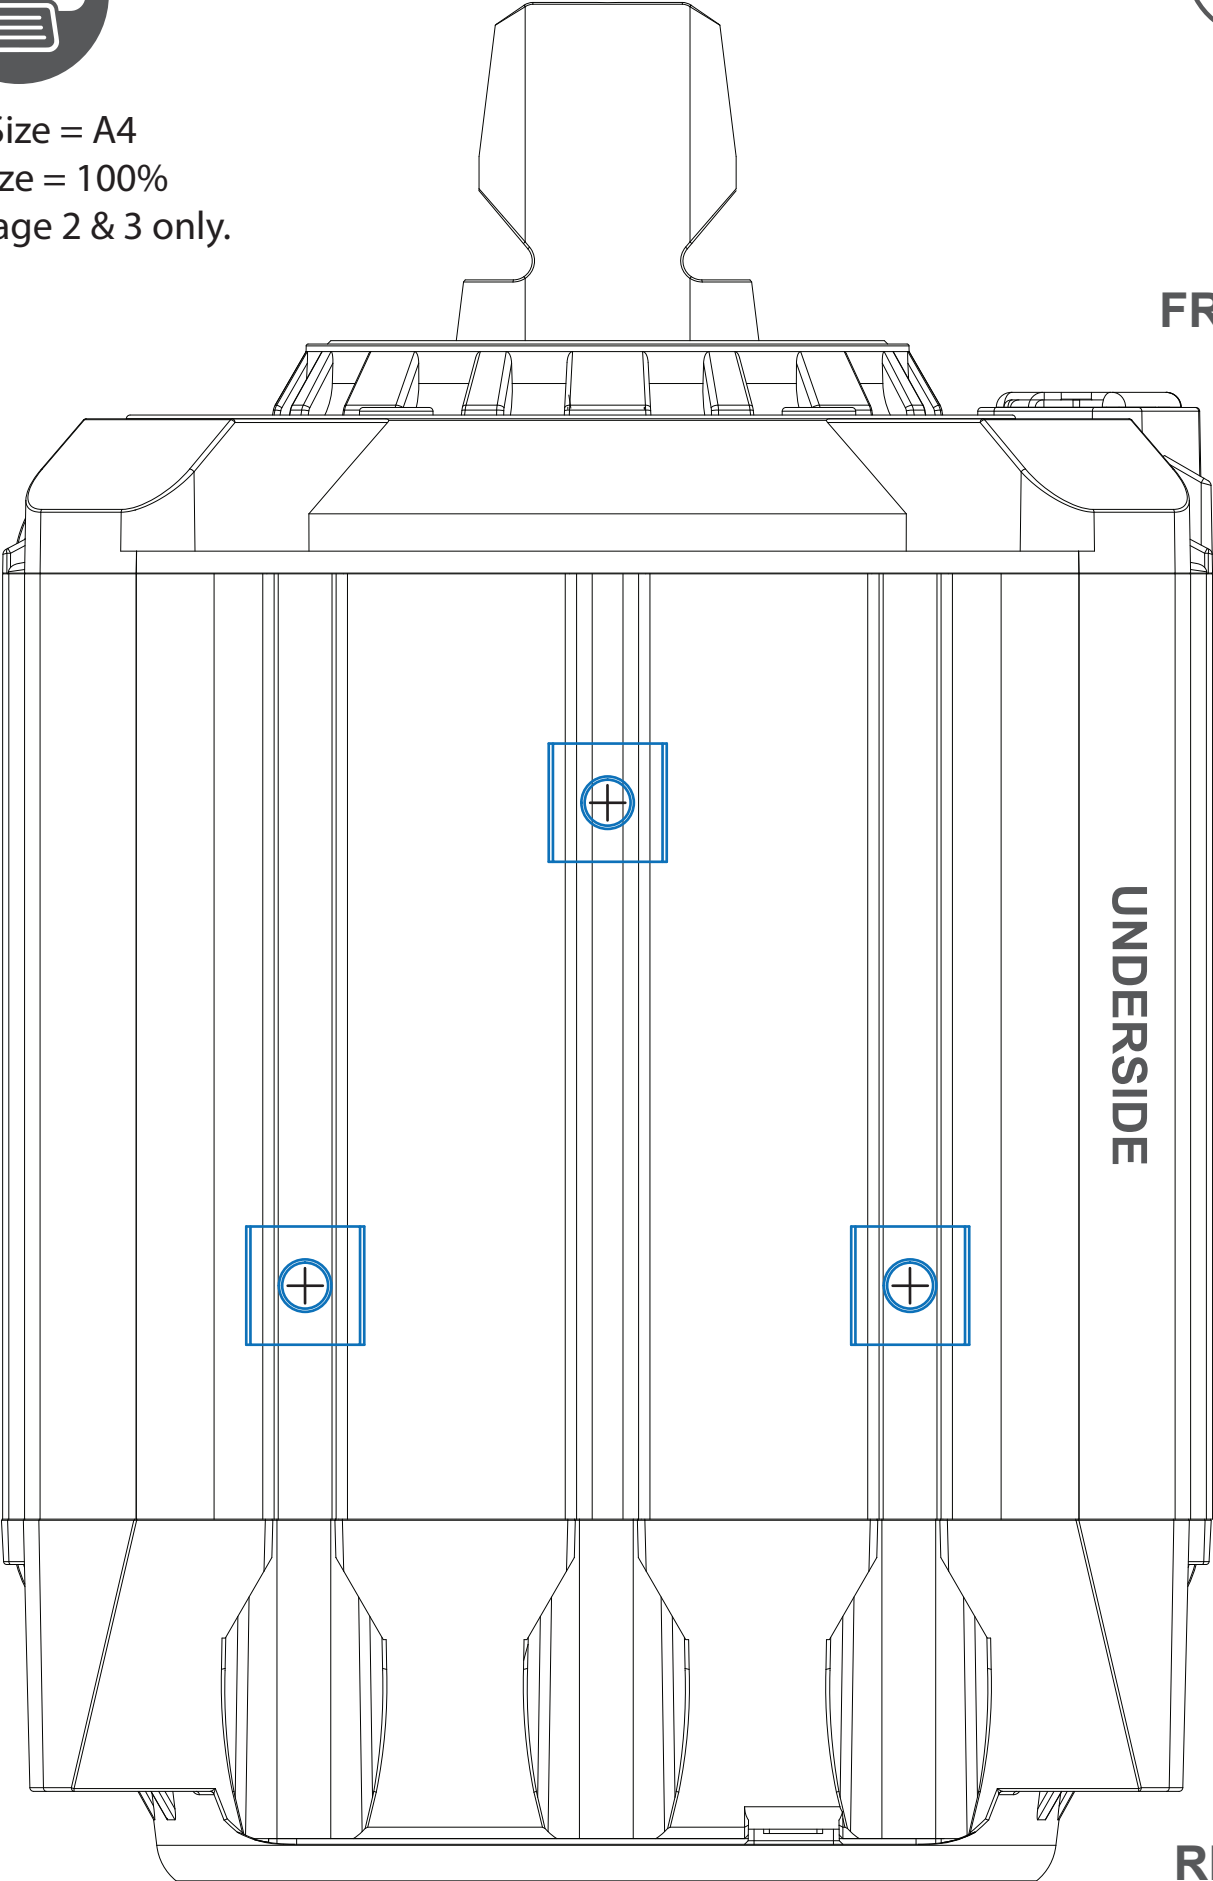

Hard-Mount Planner

FRONT

UNDERSIDE

SIDE

Suggested T-Nut Positions

1:1

Paper Size = A4
Print Size = 100%
Print page 2 & 3 only.

FRONT

UNDERSIDE

REAR

Suggested T-Nut Positions

1:1

Paper Size = A4
Print Size = 100%
Print page 2 & 3 only.

FRONT

UNDERSIDE

REAR