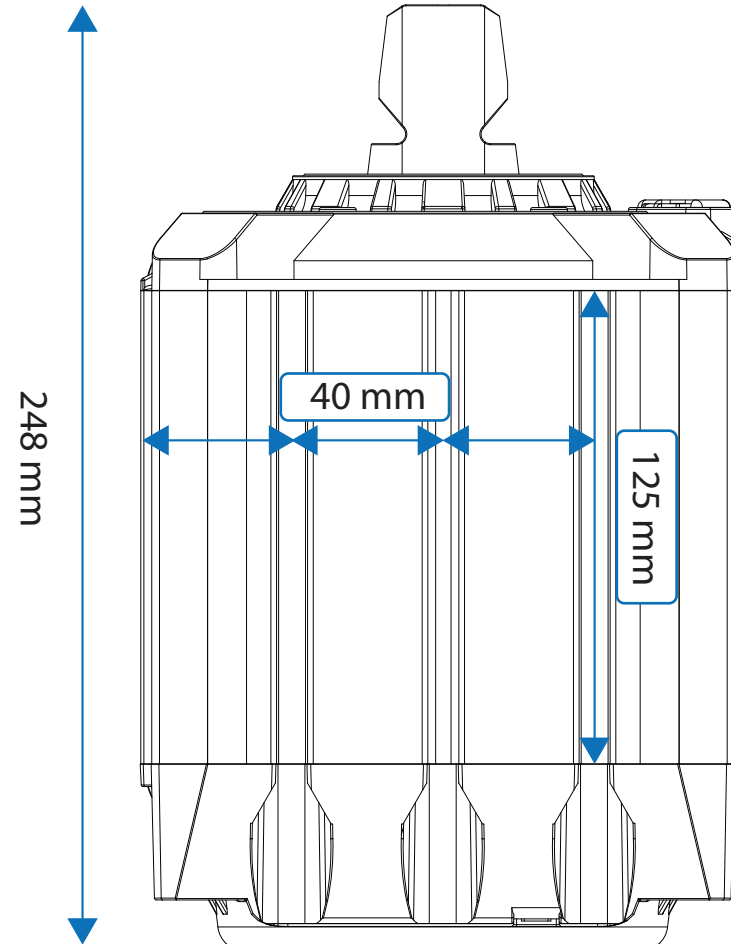

Hard-Mount Planner

FRONT

UNDERSIDE

SIDE

Suggested T-Nut Positions

1:1

Paper Size = A4
Print Size = 100%
Print page 2 & 3 only.

FRONT

UNDERSIDE

REAR

Suggested T-Nut Positions

1:1

Paper Size = A4
Print Size = 100%
Print page 2 & 3 only.

FRONT

UNDERSIDE

REAR