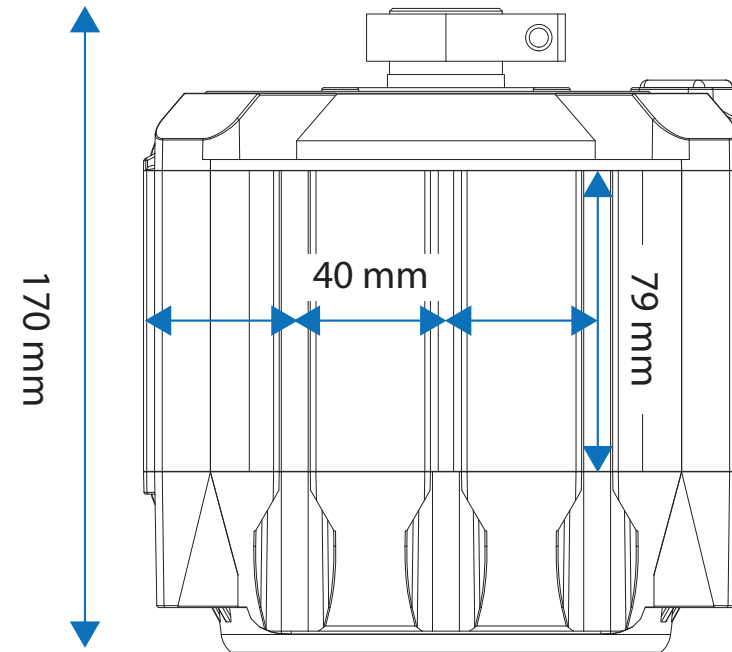

## Hard-Mount Planner

FRONT

UNDERSIDE

SIDE

# Suggested T-Nut Positions

1:1

FRONT

REAR

FRONT

REAR

Paper Size = A4  
Print Size = 100%  
Print page 2 only.