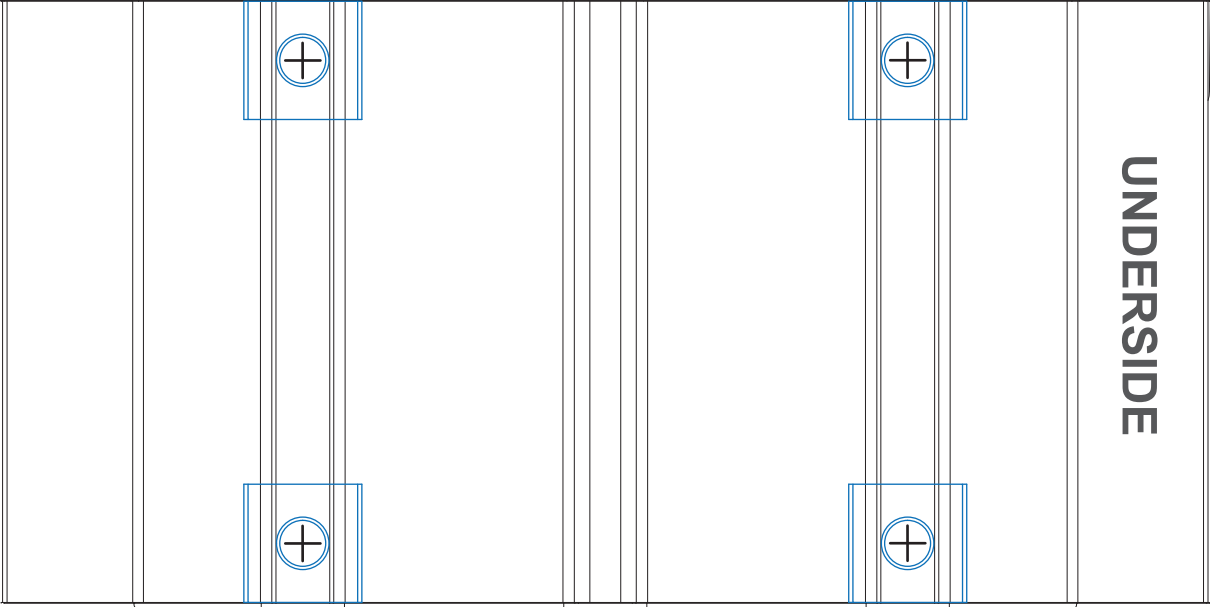

## Hard-Mount Planner

FRONT

UNDERSIDE

SIDE

# Suggested T-Nut Positions

1:1

FRONT

REAR

FRONT

REAR

Paper Size = A4  
Print Size = 100%  
Print page 2 only.