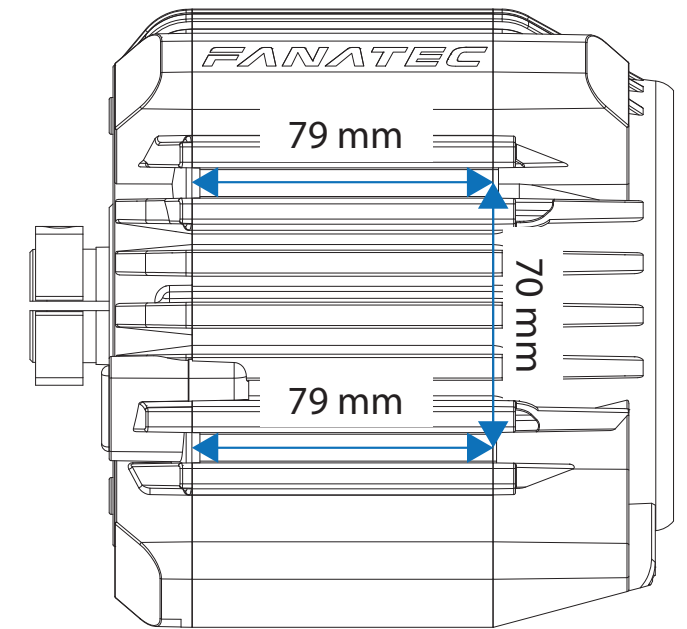

## Hard-Mount Planner

FRONT

UNDERSIDE

SIDE

# Suggested T-Nut Positions

1:1

FRONT

REAR

FRONT

REAR

Paper Size = A4  
Print Size = 100%  
Print page 2 only.