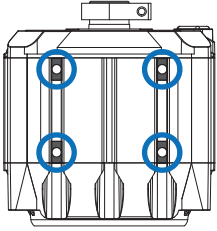

## Hard-Mount Planner

FRONT

UNDERSIDE

SIDE

# Suggested T-Nut Positions

1:1

FRONT

REAR

FRONT

REAR

Paper Size = A4  
Print Size = 100%  
Print page 2 only.