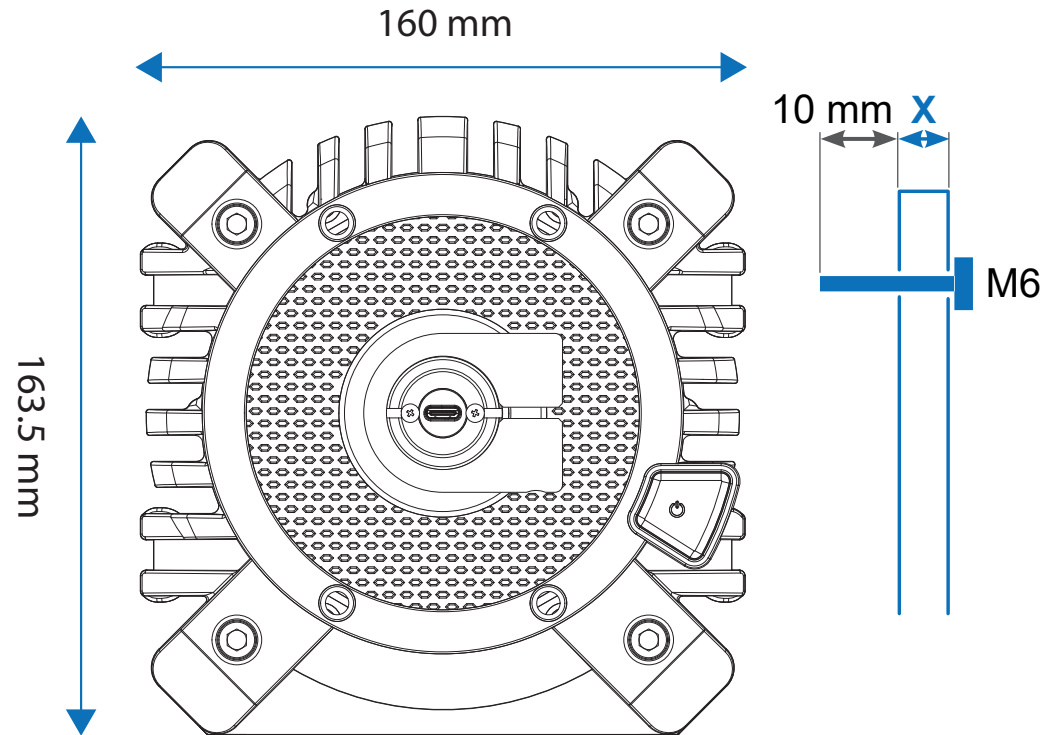

## Hard-Mount Planner

FRONT

UNDERSIDE

SIDE

# Suggested T-Nut Positions

1:1

FRONT

REAR

FRONT

REAR

Paper Size = A4  
Print Size = 100%  
Print page 2 only.