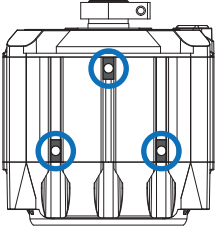

# Suggested T-Nut Positions

1:1

FRONT

REAR

FRONT

REAR

Paper Size = A4  
Print Size = 100%  
Print page 2 only.