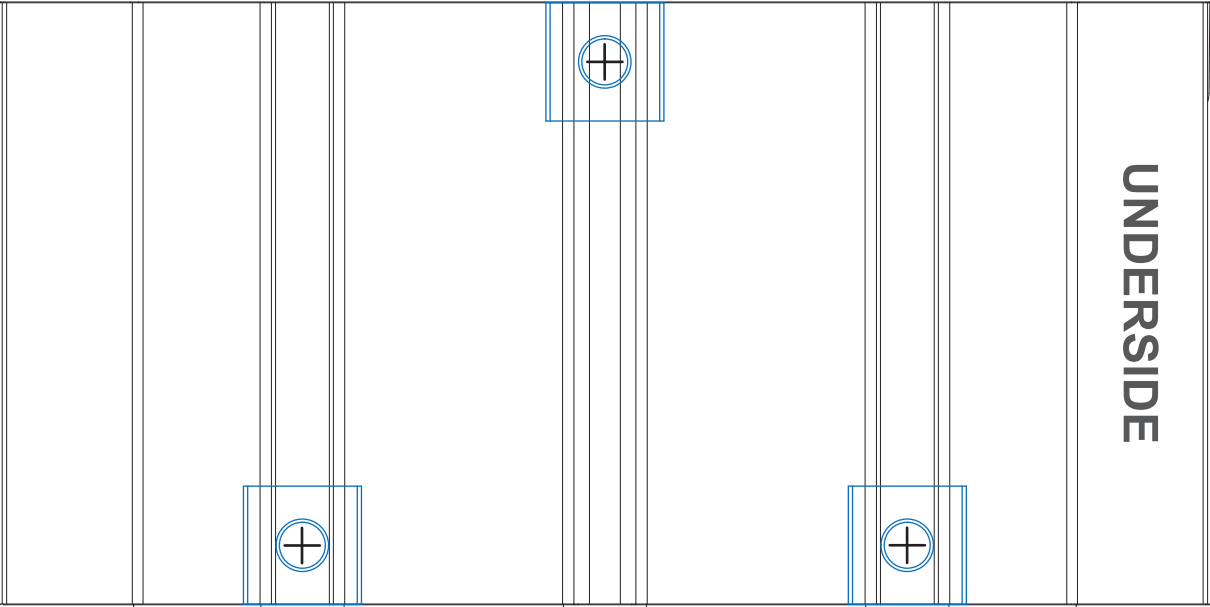

## Hard-Mount Planner

FRONT

UNDERSIDE

SIDE

# Suggested T-Nut Positions

1:1

FRONT

REAR

FRONT

REAR

Paper Size = A4  
Print Size = 100%  
Print page 2 only.